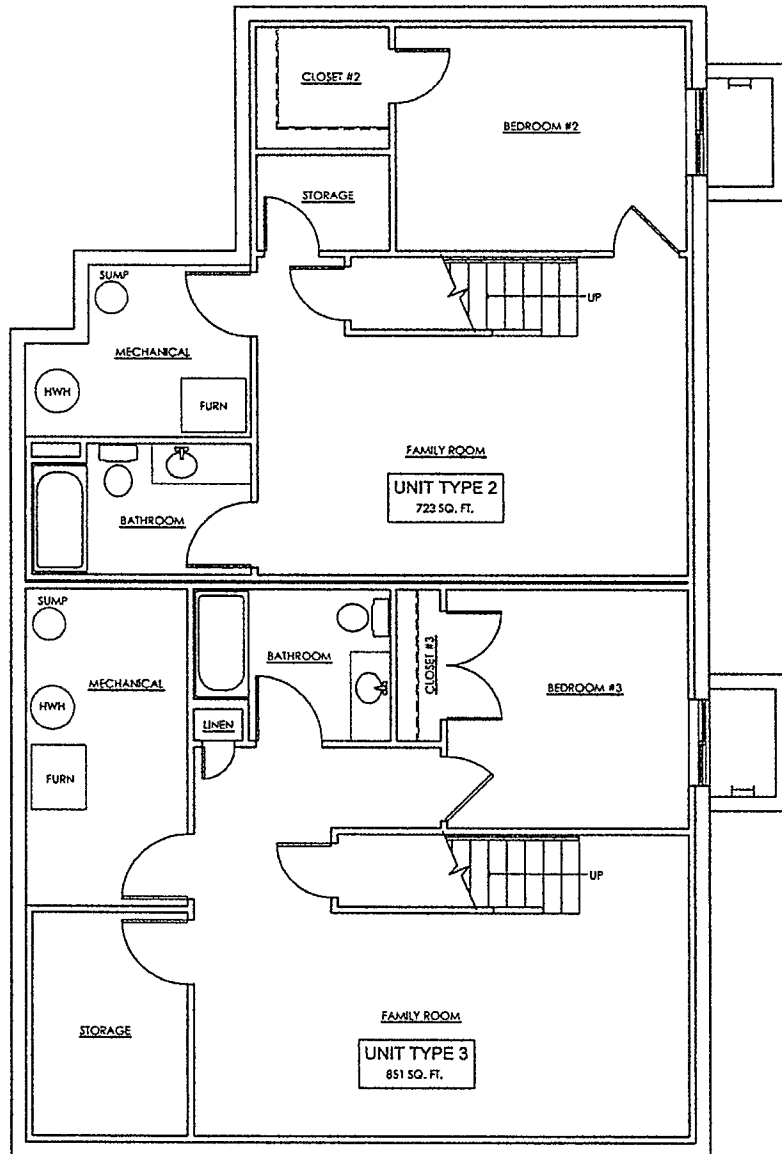

C

RESIDENCE FIRST FLOOR PLAN

UNIT TYPE 2 - 2 BEDROOM, 2 BATH (INCLUDES BASEMENT)
 UNIT TYPE 3 - 3 BEDROOM, 2 BATH (INCLUDES BASEMENT)

3/16" = 1'-0"

C

BASEMENT FLOOR PLAN

UNIT TYPE 2
UNIT TYPE 3

3/16" = 1'-0"